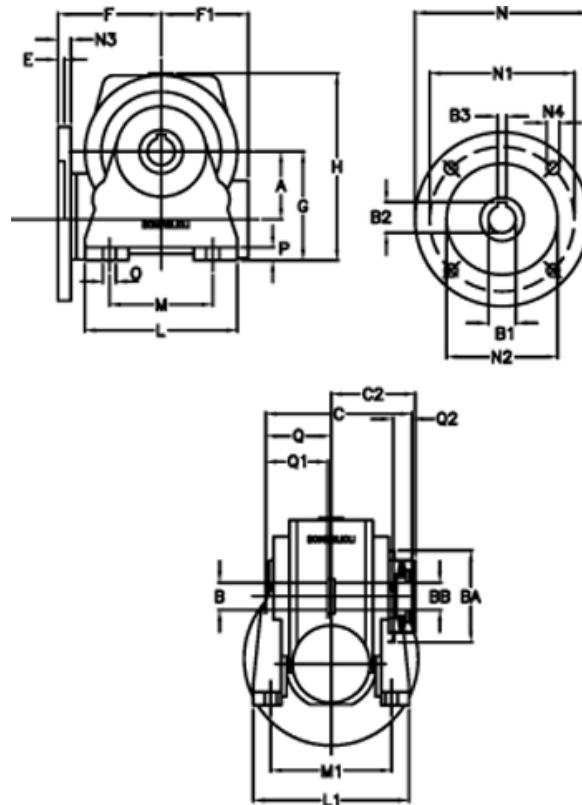

# Data Sheet

Article number: 390204906012236

Description: Worm Gear with Torque Limiter  
VF 49-L2-N-60 P63B5

## Measures

a = 49.50	C2 = 63,5	L1 = 124	O = 8.5
B = 25	Description = VF 49N-xx-63B5	m = 63	P = 12
B1 E7 = 11	E = 3.0	M1 = 98.5	Q = 51.0
B2 = 12.8	F = 70	N = 140	Q1 = 41
B3 H9 = 4	F1 = 63	N1 = 115	Q2 = 15
BA = 63	g = 82	N2 = 95	
BB H7 = 14	H = 138.0	N3 = 10.5	
C = 105	L = 110	N4 = 9,5	